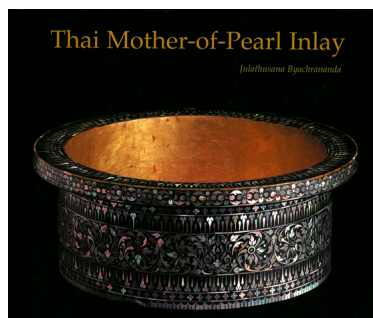

Thai Mother-of-Pearl Inlay

Rating: Not Rated Yet

Price

Variant price modifier:

Base price with tax:

Salesprice with discount:

Sales price: 750.00 ?

Discount:

[Ask a question about this product](#)

Description

For over 500 years Thai mother-of-pearl inlay has developed a distinctive and beautiful style. Used for a wide variety of decorative purposes – doors and windows for temples, palace thrones and precious objects such as monks' alm bowls or boxes – the book illustrates the best examples of mother-of-pearl inlay from the Ayutthaya period onwards, combining history with superlative photography.